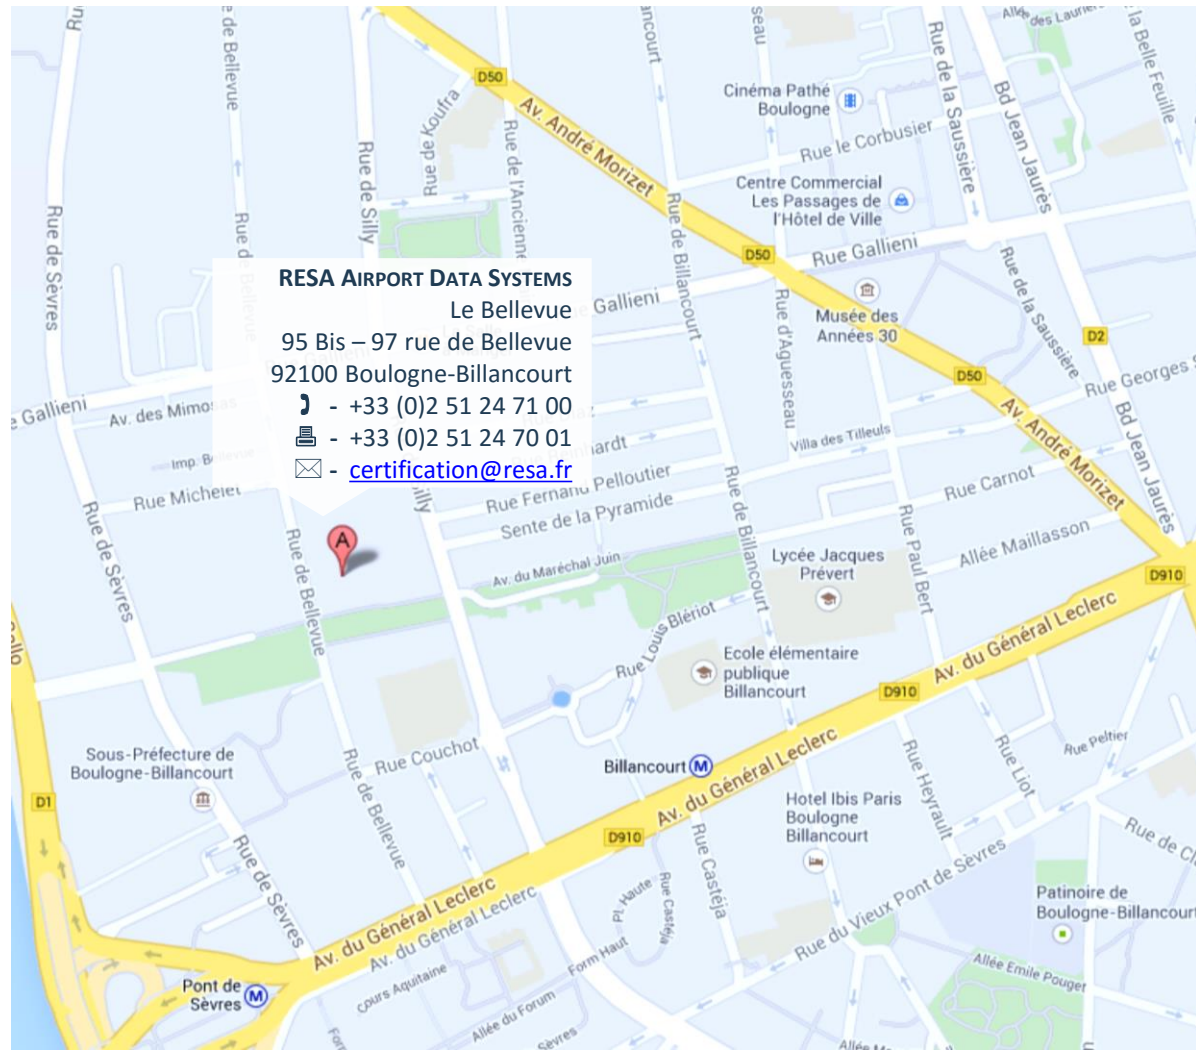

Access map

SUBWAY:

- ≡ Take **line 9** towards Pont de Sèvres
- ≡ Get off **Pont de Sèvres station**
- ≡ Take exit “**Rue de Bellevue**”
- ≡ Turn left “**Rue de Bellevue**” (Darty shop at the corner)
- ≡ Walk till n° **95 Bis - 97**

FROM CDG AIRPORT BY PUBLIC TRANSPORTATION

- ≡ From Terminal 1, 2 (ABCDEF)
- ≡ Take “**Les Cars Air France**” and stop at “**Gare Montparnasse**”
- ≡ Enter inside the train station and take the subway **line 6** towards “**Charles de Gaulle – Etoile**”
- ≡ Get off at “**Trocadero**” and take **line 9** towards **Pont de Sèvres**
- ≡ From Terminal 1, 2 (A, C, D, E, F) and 3
- ≡ Take “**Roissy Bus**” and get off at “**Opéra**”
- ≡ Walk to “**Havre-Caumartin**” station (500m) and take **line 9** towards “**Pont de Sèvres**”. Get off at “**Pont de Sèvres**” station.

CAR BY BELTWAY:

- ≡ **GPS information** : 48° 50' 0.68" N / 2° 13' 40" E
- ≡ Take exit **Porte de Saint-Cloud**
- ≡ Follow « **Avenue Edouard Vaillant** » becoming « **Avenue du Général Leclerc** »
- ≡ Turn right « **Rue de Bellevue** » (Darty shop at the corner)
- ≡ Drive till n° **95 Bis – 97**
- ≡ **Parking VINCI Pont de Sèvres** available 82 rue de Sèvres