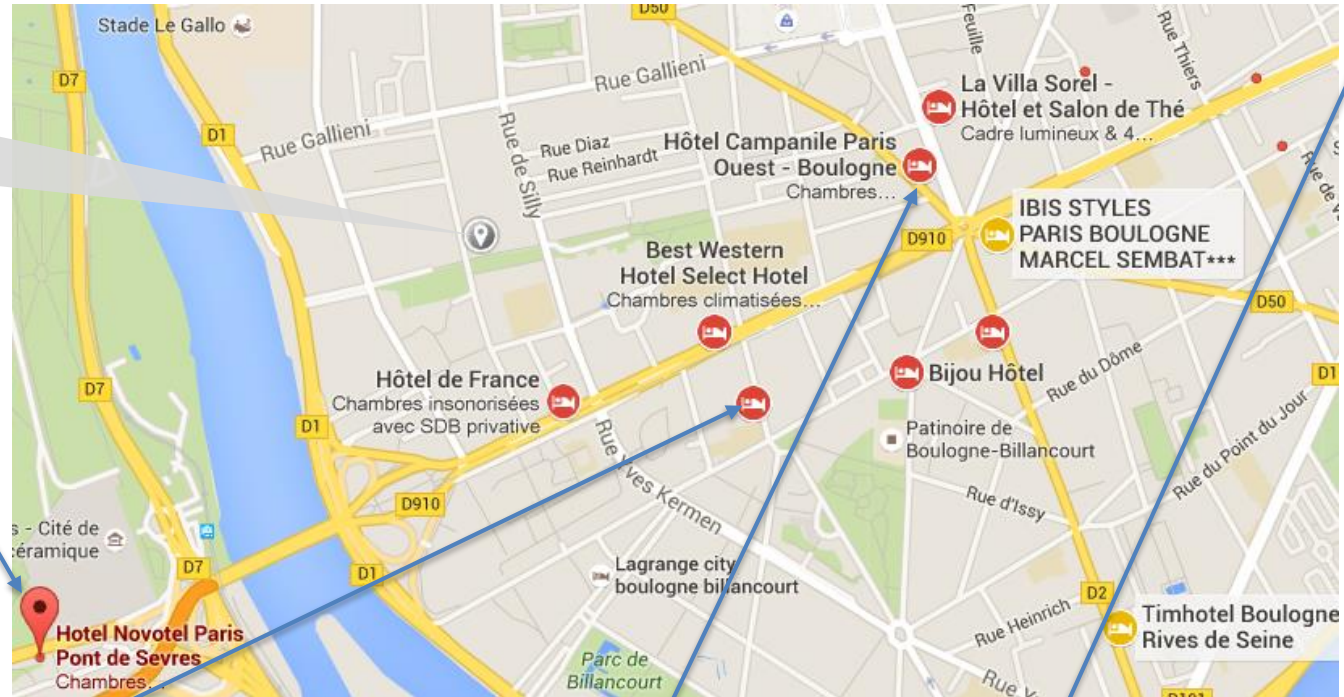

Accommodation

RESA AIRPORT DATA SYSTEMS
Le Bellevue
95 Bis – 97 rue de Bellevue
92100 Boulogne-Billancourt
☎ - +33 (0)2 51 24 71 00
✉ - certification@resa.fr

NOVOTEL PARIS PONT DE SEVRES****

- ≡ 11-13 Grande Rue, 92310 Sèvres
- ≡ Tel : +33 1 46 23 20 00
- ≡ H1979@accor.com
- ≡ <http://www.novotel.com/fr/hotel-1979-novotel-paris-pont-de-sevres/index.shtml>
- ≡ 20 min walking (1,5 km) or 10 min by taxi

IBIS BOULOGNE BILLANCOURT***

- ≡ 12 Rue de la Ferme, 92100 Boulogne Billancourt
- ≡ Tel : +33 1 46 21 08 08
- ≡ H6245@accor.com
- ≡ <http://www.accorhotels.com/fr/hotel-6245-ibis-paris-boulogne-billancourt/index.shtml>
- ≡ 10 min walking (800 m)

CAMPANILE PARIS OUEST BOULOGNE**

- ≡ 5 rue Carnot, 92100 Boulogne Billancourt
- ≡ Tel : +33 1 48 25 22 51
- ≡ boulogne@campanile.fr
- ≡ <http://www.campanile.com/fr/hotels/campanile-paris-ouest-boulogne?utm_source=google&utm_medium=maps&utm_content=FRA22088&utm_campaign=Campanile>
- ≡ 11 min walking (850 m)

APPARTHOTEL MERCURE PARIS BOULOGNE****

- ≡ 63 Place René Clair, 92100 Boulogne Billancourt
- ≡ Tel : +33 1 48 25 22 51
- ≡ H6243-re@accor.com
- ≡ <http://www.mercure.com/fr/hotel-6243-apparthotel-mercure-paris-boulogne/index.shtml>
- ≡ 26 min walking (2,1 km) or 15 min by taxi
- ≡ By subway, **line 9** "Porte de Saint-Cloud" towards "Pont de Sèvres" (23 min)

The above mentioned list is purely indicative